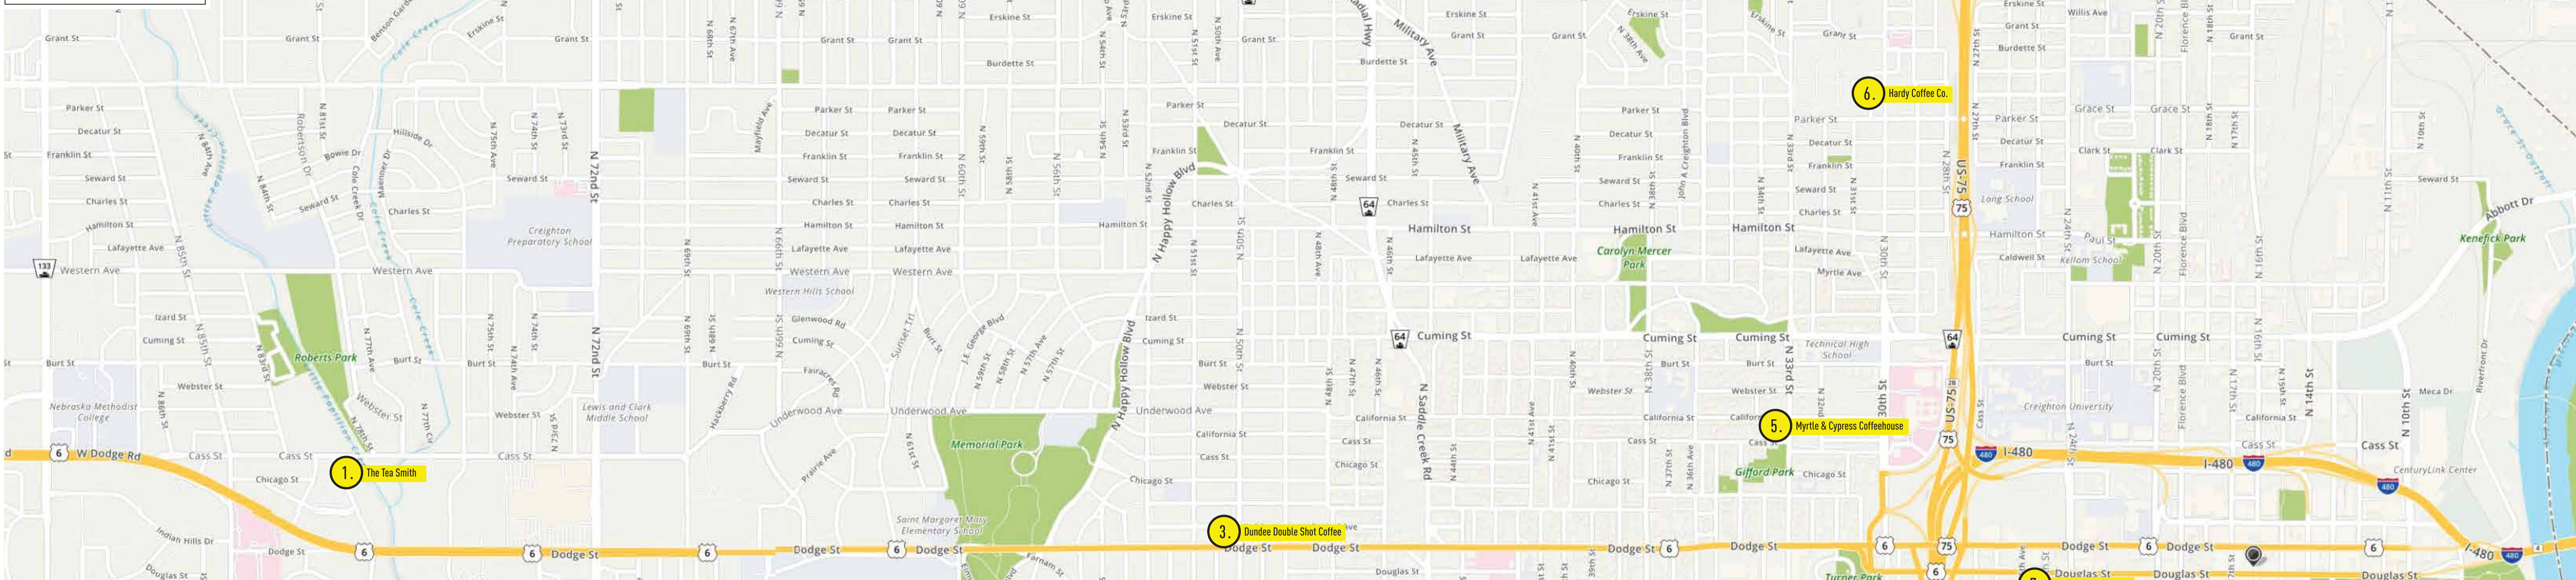

LEGEND

- ☕ COFFEE
- 🍵 TEA
- 🍽️ FULL MEALS
- ☕👉 POUR OVERS
- 🥞 PASTRIES
- 🍫 CHOCOLATE
- 🍷 ALCOHOL
- 🥛 ALTERNATIVE MILKS

WHAT IS OFFERED

4. Artemis Teas & Botanicals
 artemisteas.com
 1033 Jones Street
 Omaha, NE 68102
 HOURS:
 MON - SAT 8:00AM - 10:00PM
 SUN 8:00AM - 9:00PM

3. Dundee Double Shot Coffee
 dundeedoubleshot.com
 118 N 50th St.
 Omaha, NE 68132
 HOURS:
 MON - SUN 6:00AM - 6:00PM

☕ ☕☑️ ☕👉 ☕👉👉
 🍷 🍷👉 🍷👉👉

OTHER: Cafe, drive-thru, garden patio seating
 COFFEE: Rotating Roasts
 TEA: The Tea Smith
 info@dundeedoubleshot.com
 402.556.06494

☕

Other Locations >>
 Reboot Roasting coffee is prepared and served by a number of cafes and restaurants in the Omaha-metro area.
 Info@rebootroasting.com

1. The Tea Smith
 theteasmith.com
 345 North 78th St
 Omaha, Nebraska 68114
 HOURS:
 MON - SAT 8:00AM - 8:00PM
 SUN 10:00AM - 7:00PM