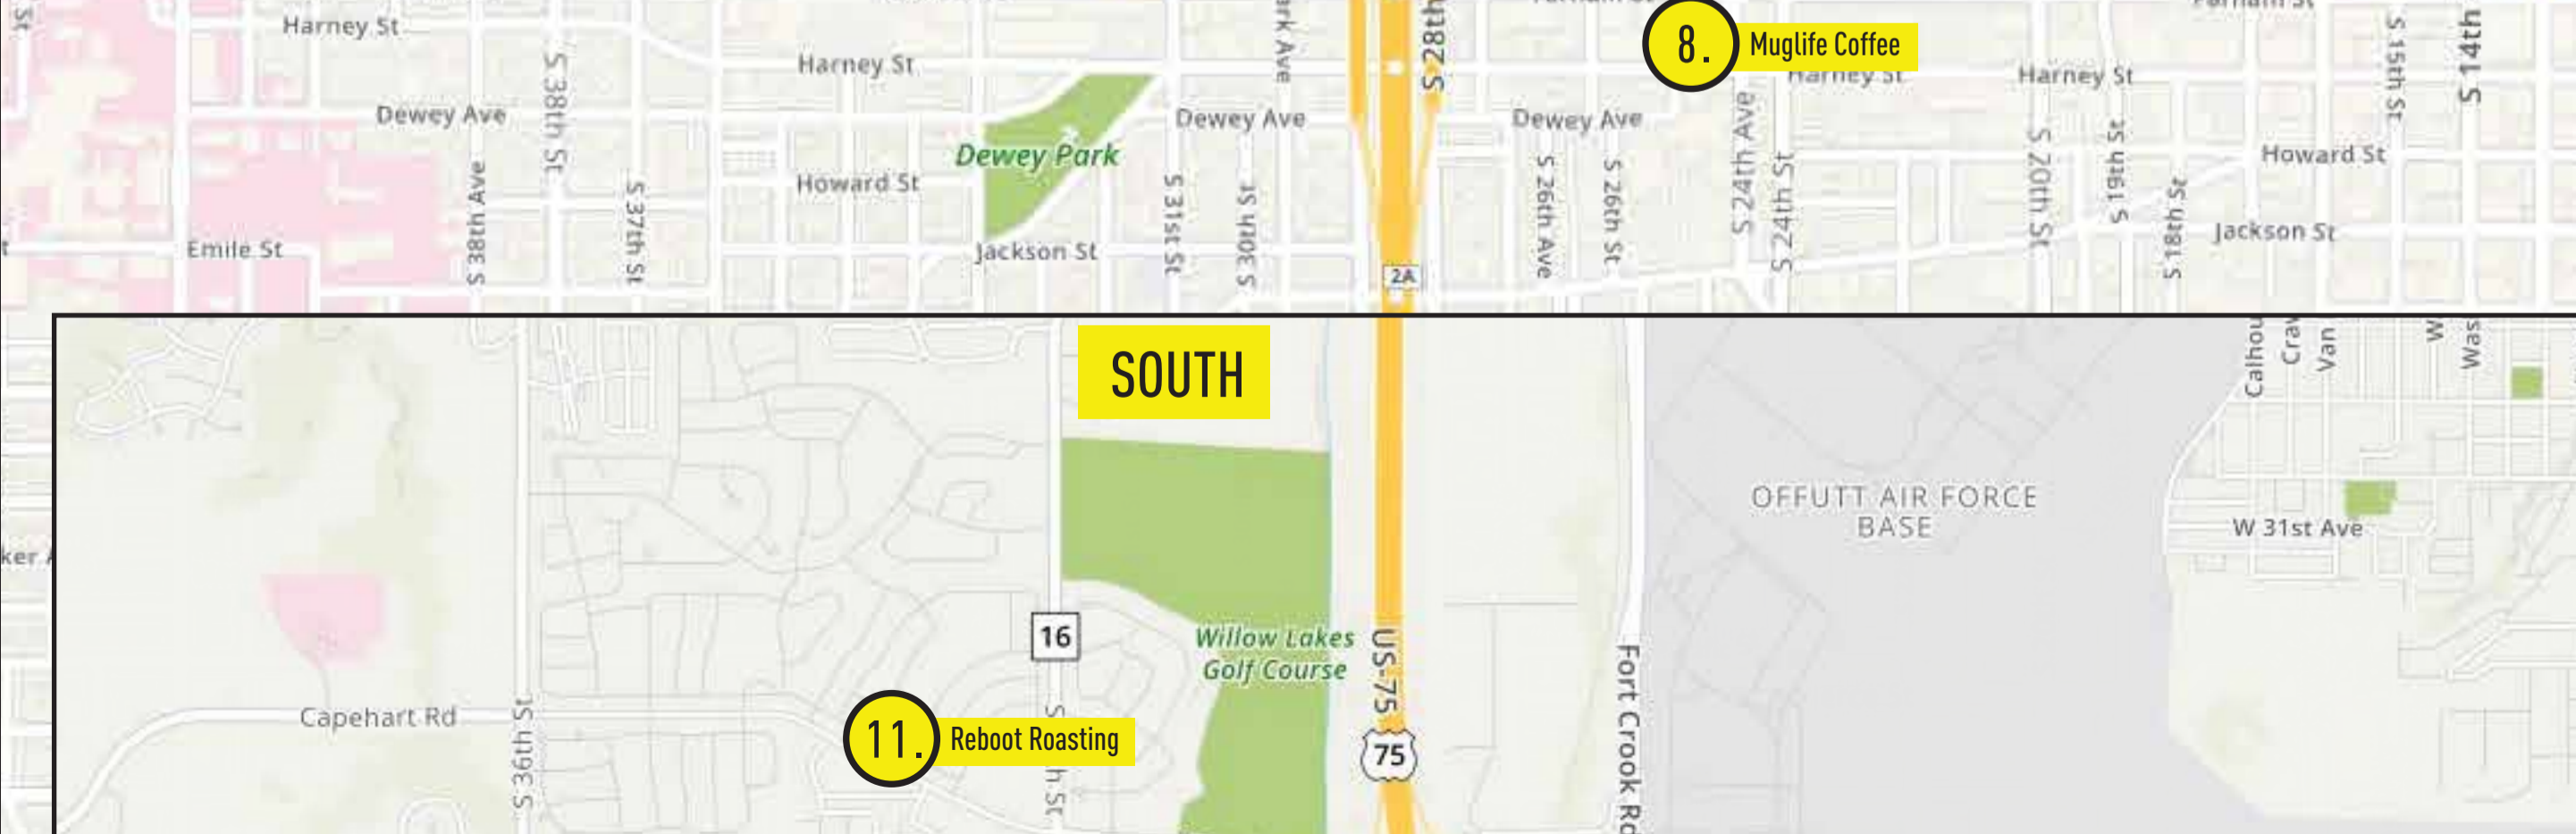

9. Artemis Teas & Botanicals

10. Hardy Coffee Co.