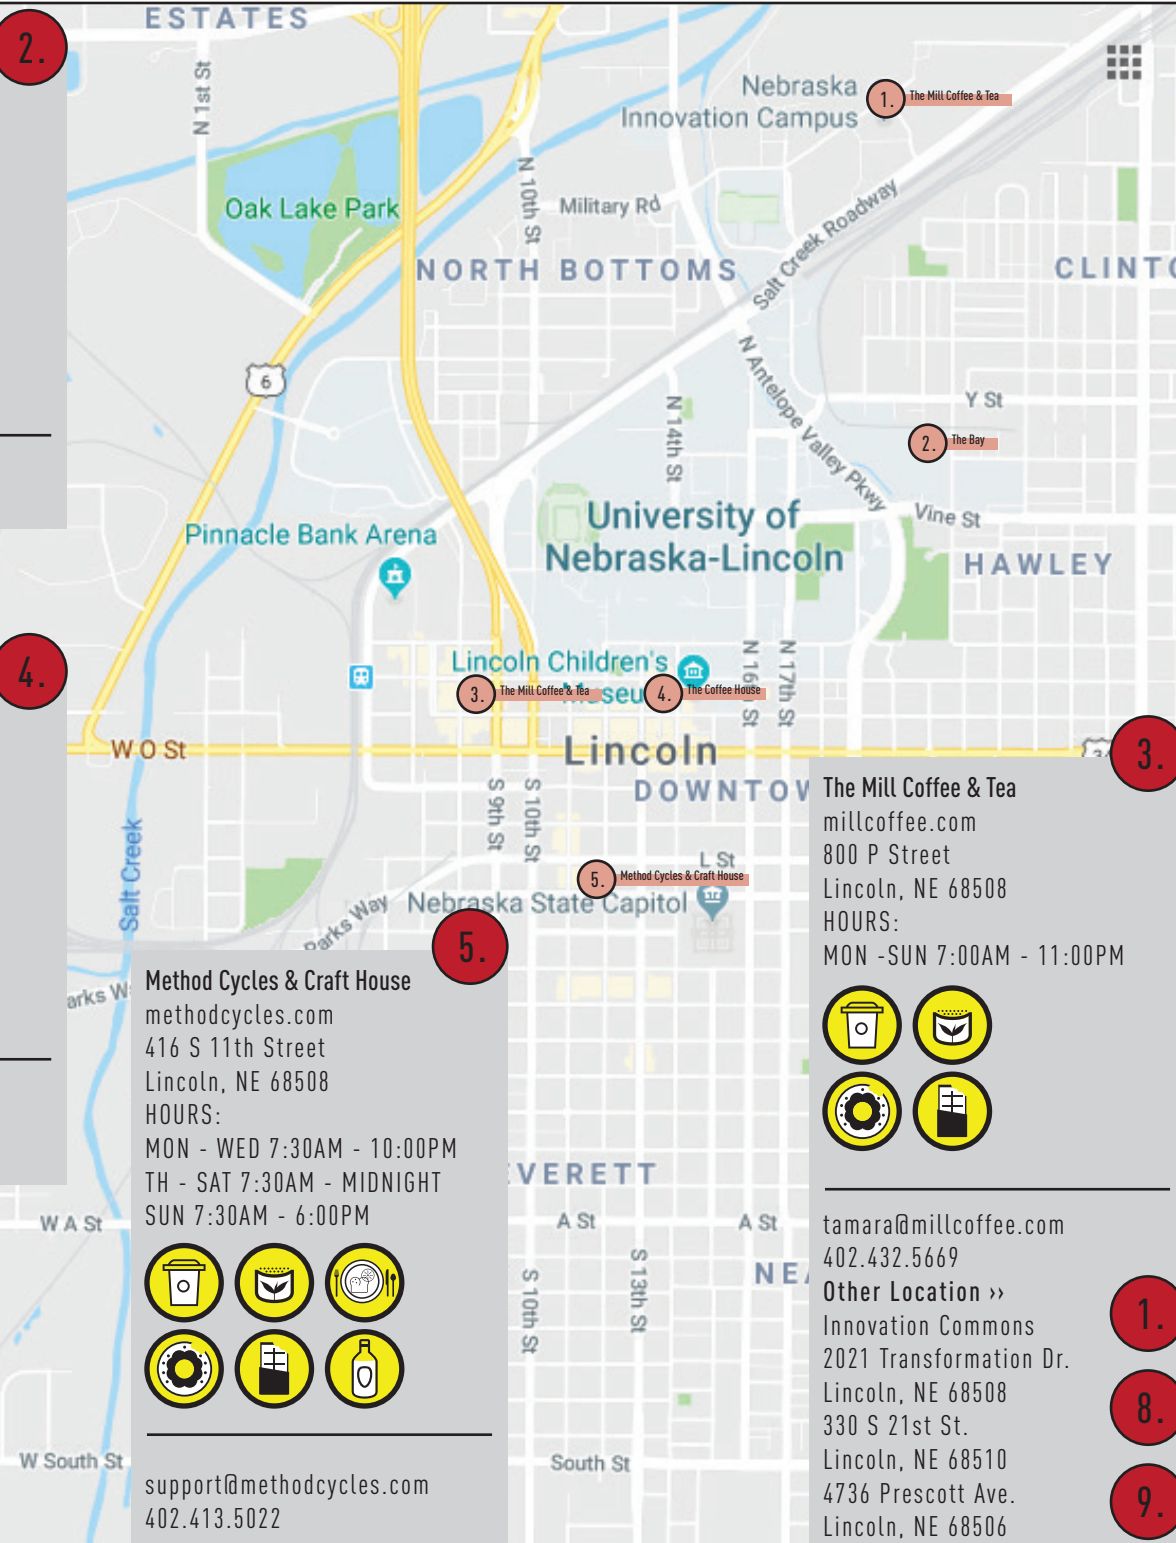

2018 **CAFFEINE CRAWL**

COFFEE, TEA, AND CHOCOLATE GUIDE

CITY

SHOPS ARE RESPONSIBLE FOR THE FOLLOWING CONTENT / REVISED 08.13.18

LINCOLN NEBRASKA

LEGEND

COFFEE

PASTRIES

FULL MEALS

TEA

CHOCOLATE

ALCOHOL

WHAT IS SERVED

The Bay
 thebay.org
 2005 Y St.
 Lincoln, NE 68503
 HOURS:
 MON - FRI 7:00AM - 7:00PM
 SAT 9:00AM - 5:00PM

402.310.5215

The Coffee House
 thecoffeehouselnk.com
 1324 P Street
 Lincoln, NE 68508
 HOURS:
 MON - SAT 6:00AM - 9:00PM
 SUN 7:00AM - 9:00PM

support@methodcycles.com
 402.413.5022

The Mill Coffee & Tea
 millcoffee.com
 800 P Street
 Lincoln, NE 68508
 HOURS:
 MON - SUN 7:00AM - 11:00PM

tamara@millcoffee.com
 402.432.5669

Other Location >>
 Innovation Commons
 2021 Transformation Dr.
 Lincoln, NE 68508
 330 S 21st St.
 Lincoln, NE 68510
 4736 Prescott Ave.
 Lincoln, NE 68506

Meta Coffee Lab

metacoffeelab.com
 2100 Magnum Circle #1
 Lincoln, NE 68522

HOURS:
 MON - FRI 6:30AM - 7:00PM

mikebratty@metacoffeelab.com
 531.500.7060

Other Location >>

6636 Shenandoah Crt.
 Lincoln, NE 68510
 (Roastery Appt. Only)