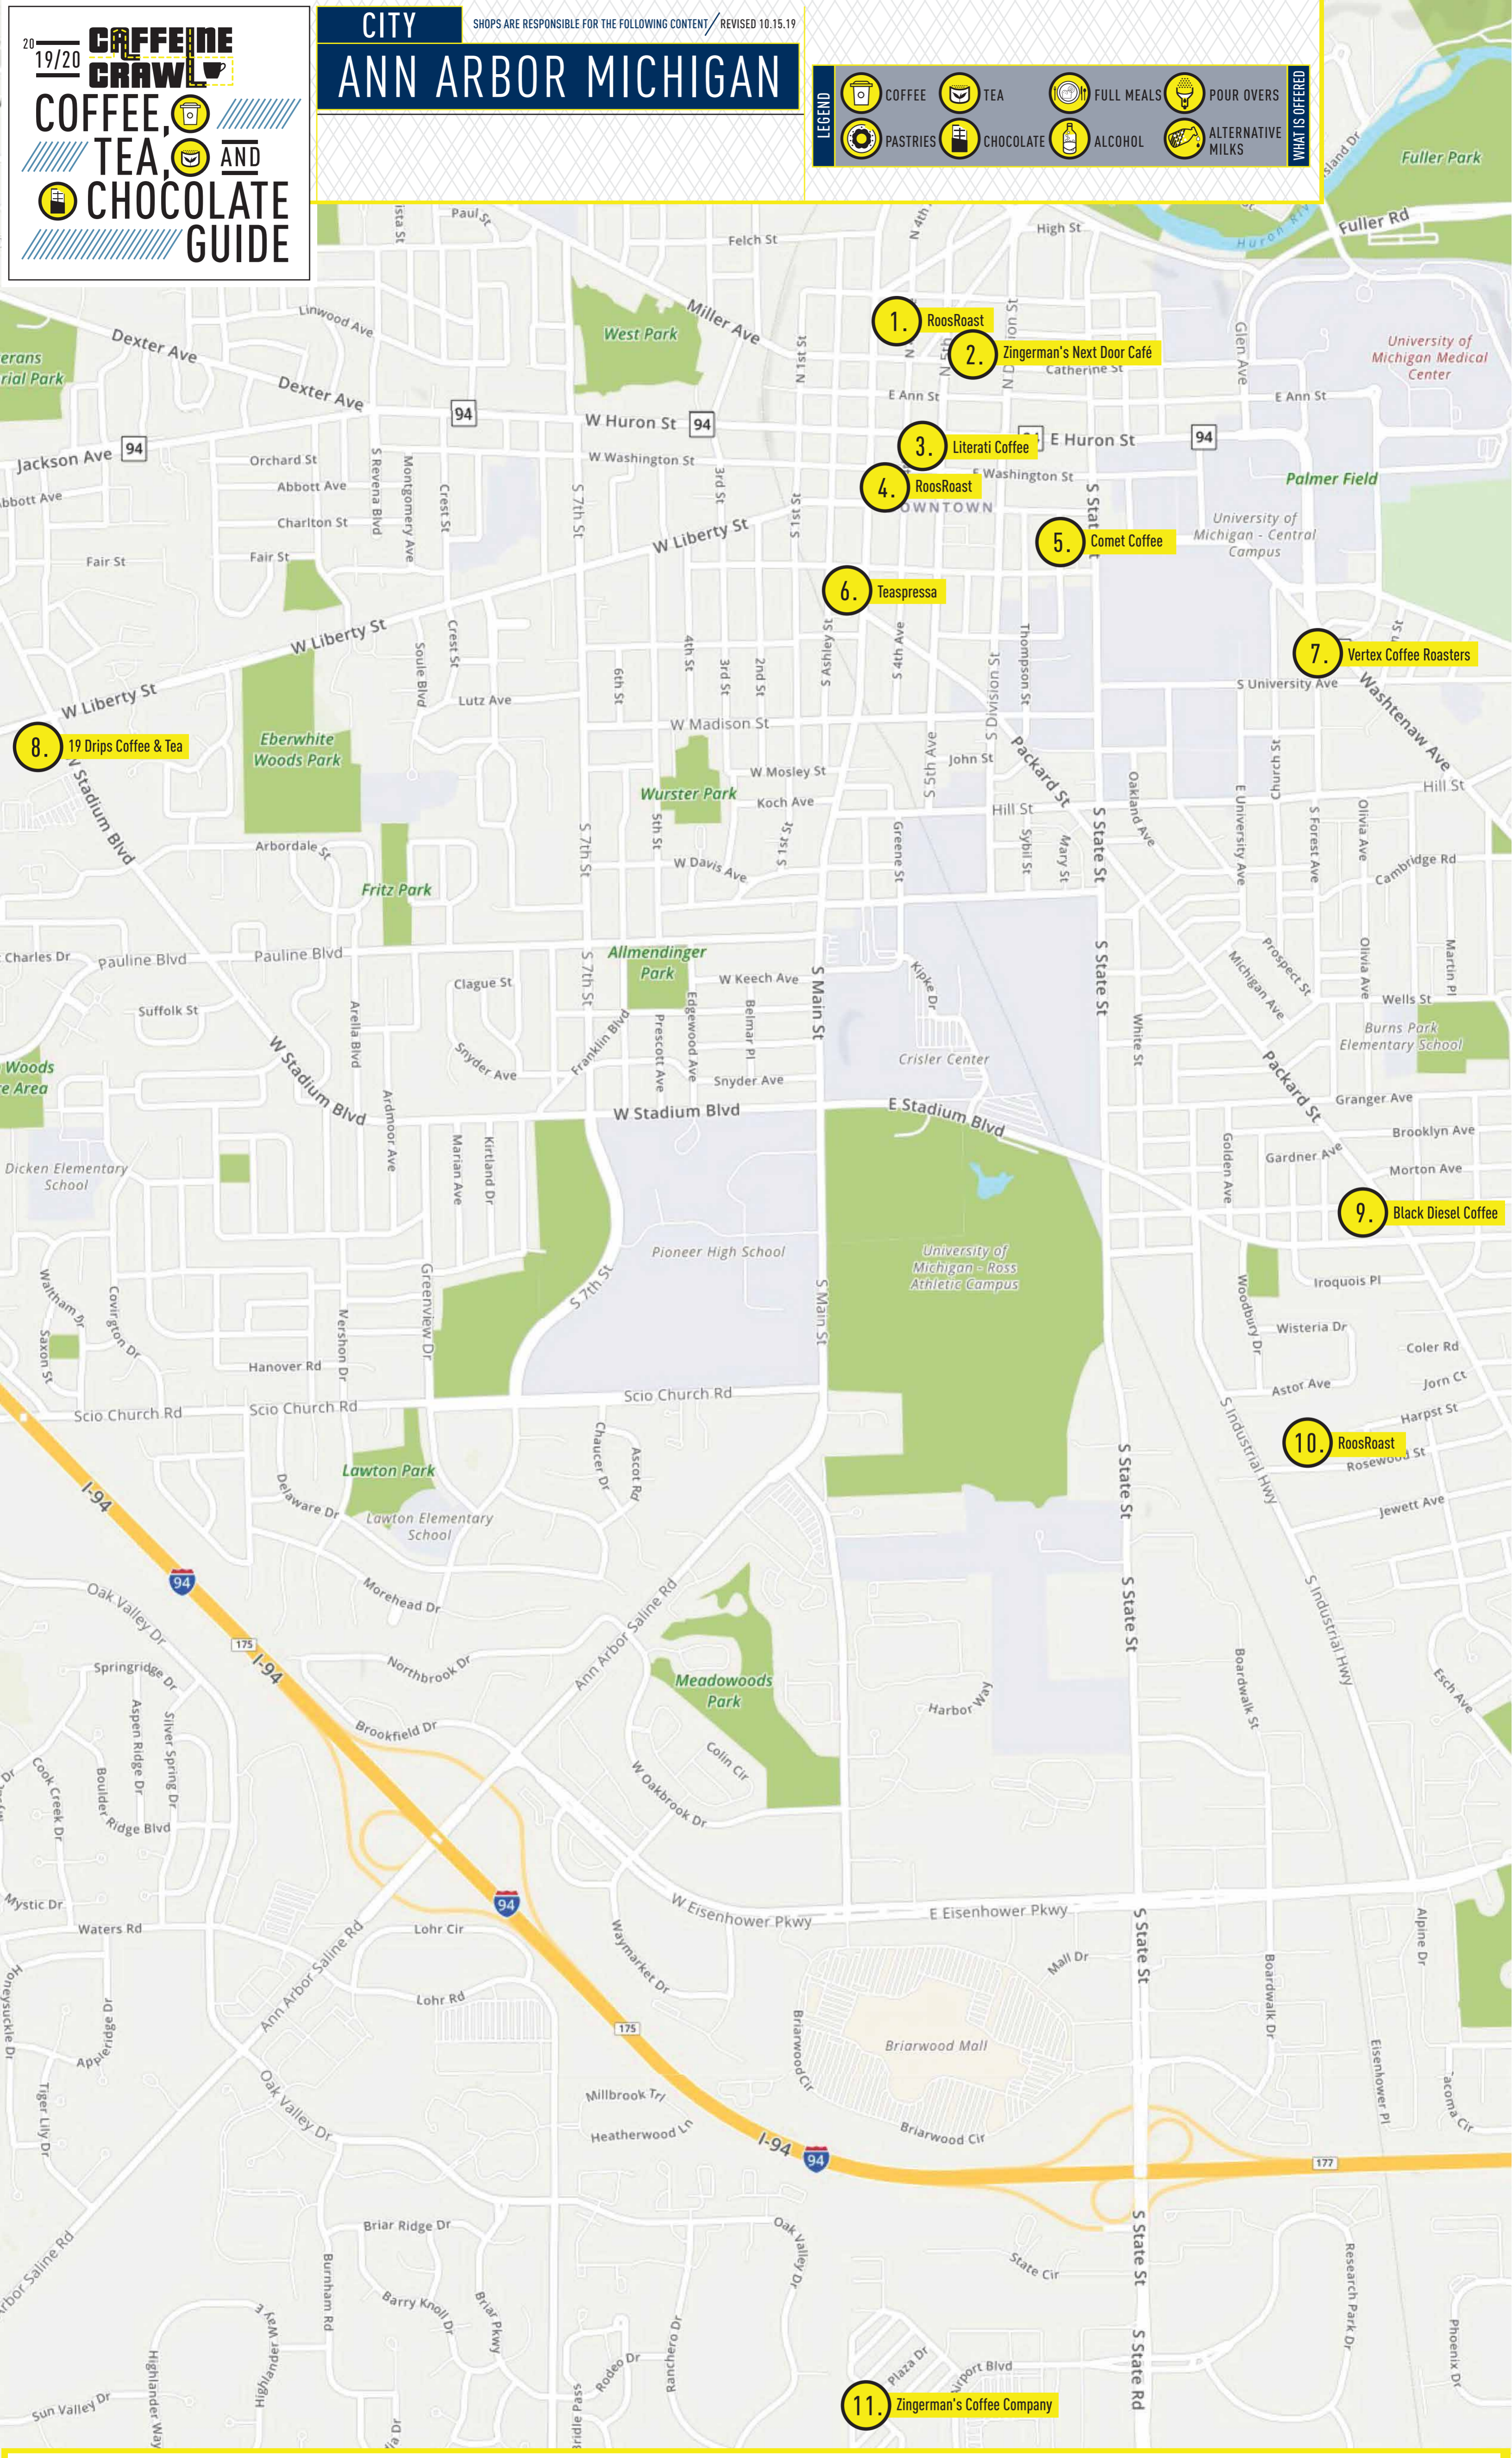

2019/20 **CAFFEINE CRAWL**  
**COFFEE, TEA, AND CHOCOLATE GUIDE**

**CITY**  
**ANN ARBOR MICHIGAN**

SHOPS ARE RESPONSIBLE FOR THE FOLLOWING CONTENT / REVISED 10.15.19

**LEGEND**

- ☕ COFFEE
- 🍵 TEA
- 🍽️ FULL MEALS
- 💡 POUR OVERS
- 🍪 PASTRIES
- 🍫 CHOCOLATE
- 🍷 ALCOHOL
- 🥛 ALTERNATIVE MILKS

**WHAT IS OFFERED**

**8. 19 Drips Coffee & Tea**  
 @19dripscoffee  
 2263 West Liberty St  
 Ann Arbor, MI 48103  
 HOURS:  
 SUN - THUR 7:00AM - 7:00PM  
 FRI - SAT 7:00AM - 11:00PM

☕ ☪️ 🍪

info@19drips.com  
 734.255.1132

**2. Zingerman's Next Door Café**  
 zingermansdeli.com/next-door/  
 422 Detroit Street  
 Ann Arbor, MI 48104  
 HOURS:  
 MON - SUN 7:00AM - 9:00PM

☕ ☪️ 🍪

☕ ☪️

OTHER: Gelato, Zingerman's merch, candy, and dessert.  
 COFFEE: Zingerman's Coffee  
 TEA: RISHI TEA

**4. Other Locations »**  
 Downtown Location:  
 117 E. Liberty  
 Ann Arbor, MI 48104

**1. Farmers Market (Wed & Sat)**  
 Kerrytown Markets  
 Ann Arbor, MI 48103

**Other Shops Listed:**

- Comet
- The Common Cup
- Literati Coffee
- Teaspresso